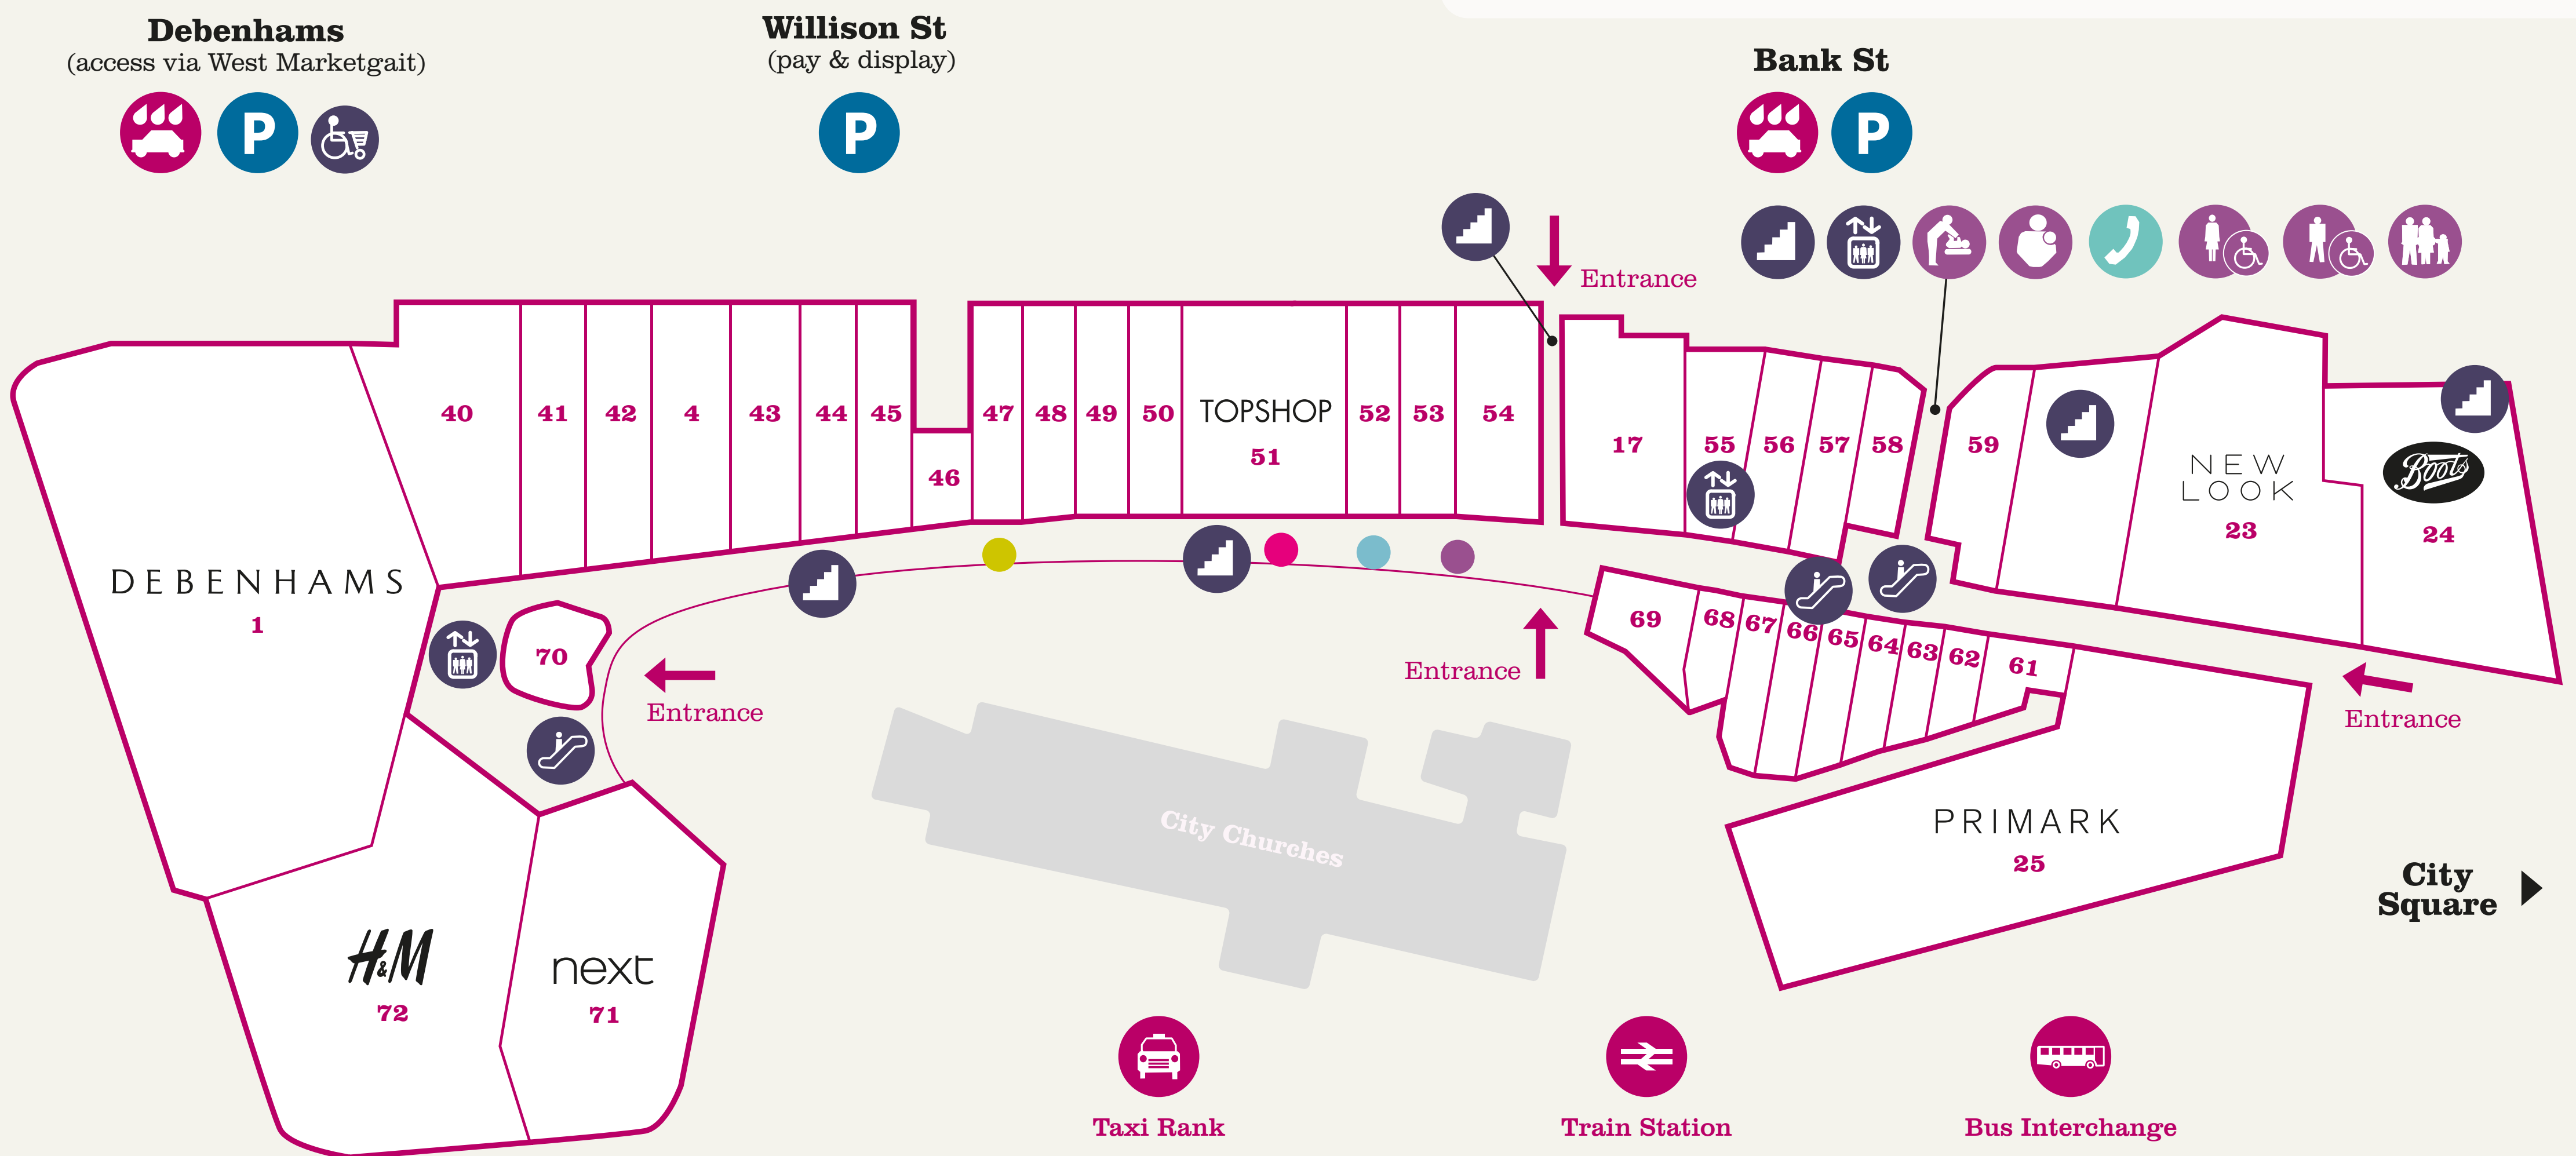

Overgate

L lower mall

KEY

- Shopmobility
- Information Desk
- Toilets
- Lifts
- Car Park
- Cash Machine
- Female Disabled Toilets
- Baby Changing
- Stairs
- Autovalet
- Pay Phone
- Male Disabled Toilets
- Family Room
- Escalator

Eating

- | |
|----------------------|
| 70 Costa |
| 64 Greggs |
| 54 Five Guys |
| 17 Frankie & Benny's |

Other services

Autovalet - Bank St Car Park - Level 3
Marketgait Car Park - Level 2

- Elegance Nail & Brow Bar
- Socialites
- ICOM Mobile Phone Accessories
- Sky

U upper mall

Shopping

- | | |
|-------------------|------------------|
| 39 Argos | 5 No. 1 Currency |
| 24 Boots | 25 Primark |
| 1 Debenhams | 14 Scentsations |
| 3 Footasylum | 38 Sports Direct |
| 32 Hawkins Bazaar | 16 Stormfront |
| 8 Lush | 12 Superdry |
| 11 Menkind | 13 Topman |
| 7 Miss Diva | 15 Thomson |
| 29 Ness | 2 USC |
| 23 New Look | 9 Vision Express |

Autovalet - Bank St Car Park - Level 3
Marketgait Car Park - Level 2