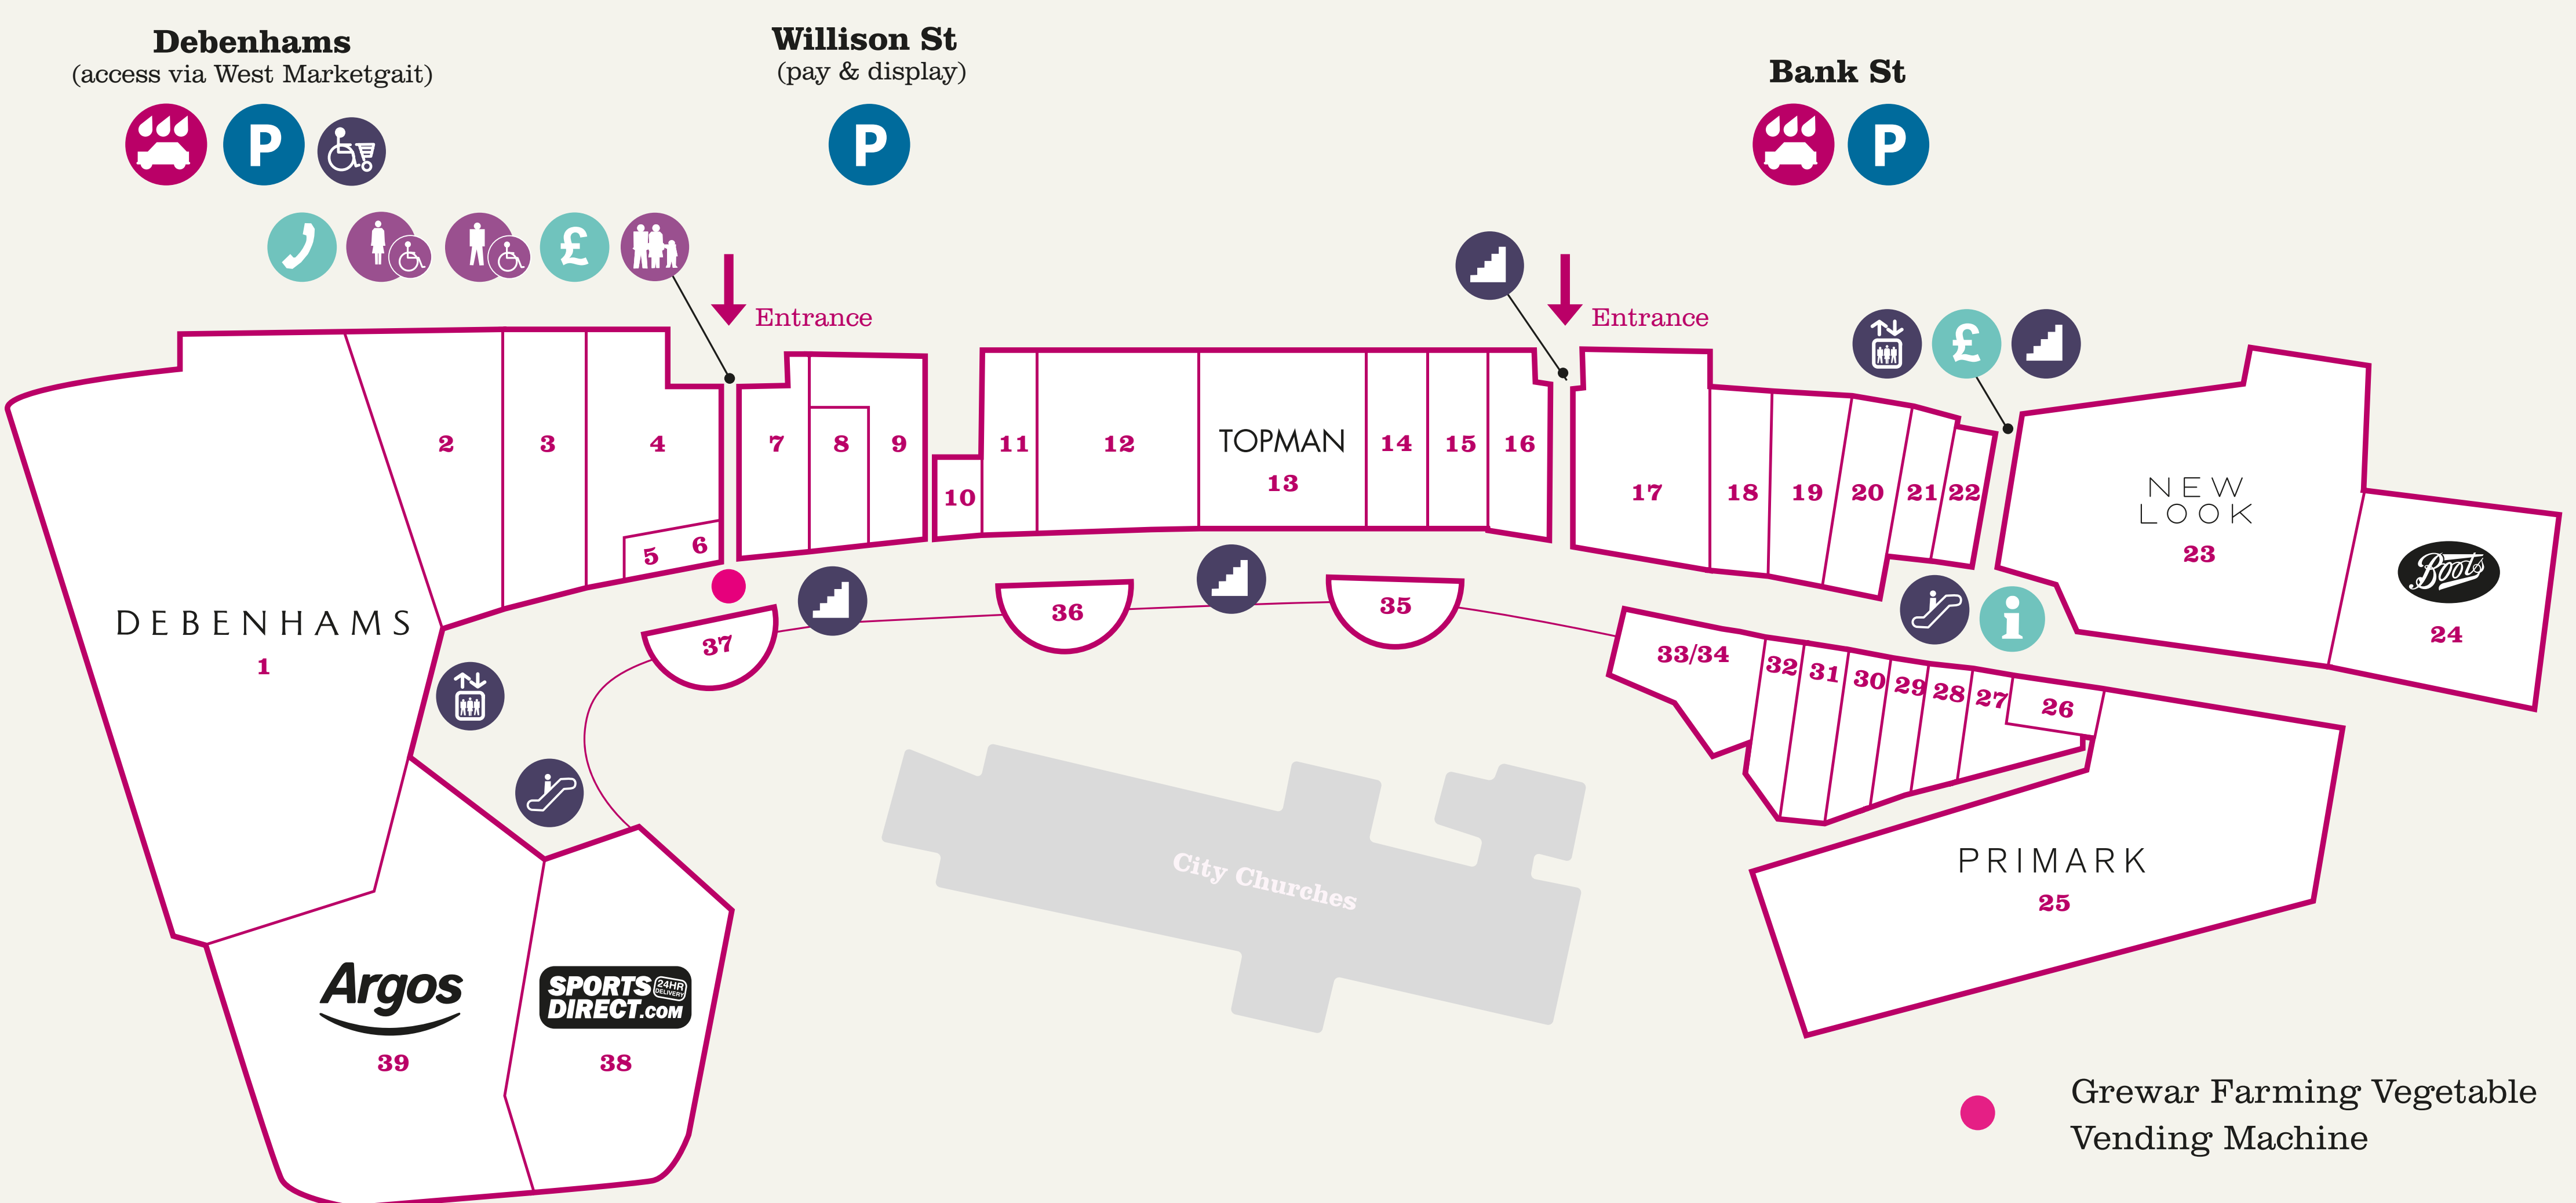

- | |
|-----------------------|
| 60 Superdrug |
| 67 Swarovski |
| 61 The Fragrance Shop |
| 68 The Perfume Shop |
| 63 Three Store |
| 50 Tiger |
| 51 Topshop |
| 53 Virgin Media |
| 56 Vodafone |
| 65 Warren James |

Eating

- | |
|----------------------|
| 70 Costa |
| 64 Greggs |
| 54 Five Guys |
| 17 Frankie & Benny's |

Other services

Autovalet - Bank St Car Park - Level 3
Marketgait Car Park - Level 2

- Elegance Nail & Brow Bar
- Socialites
- ICOM Mobile Phone Accessories
- Sky

U upper mall

Shopping

- | | |
|-------------------|------------------|
| 39 Argos | 5 No. 1 Currency |
| 24 Boots | 25 Primark |
| 1 Debenhams | 14 Scentsations |
| 3 Footasylum | 38 Sports Direct |
| 32 Hawkins Bazaar | 16 Stormfront |
| 8 Lush | 12 Superdry |
| 11 Menkind | 13 Topman |
| 7 Miss Diva | 15 Thomson |
| 29 Ness | 2 USC |
| 23 New Look | 9 Vision Express |

Autovalet - Bank St Car Park - Level 3
Marketgait Car Park - Level 2